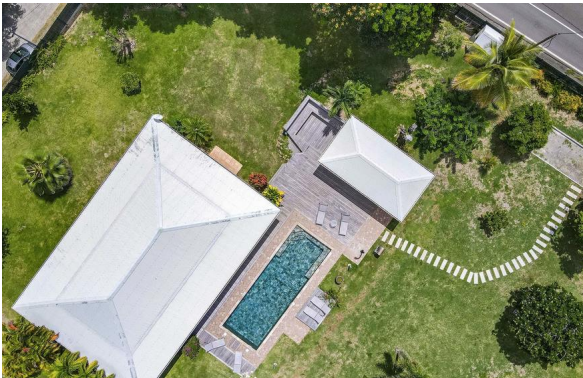

Villa Little Neivy - Martinique - Diamant

From 262.85 € / night - 4 bedroom(s) - 4 bathroom(s)

Galerie photos / Photo gallery

Votre location / Your rental

Superbe villa avec piscine de 12m de long, à 100m de la plage.

Cette grande villa se situe dans la commune du Diamant sur la côte Caraïbe de la Martinique, à seulement 100m de la Grande Anse du Diamant (il faut juste traverser la route)
Dotée de quatre chambres doubles climatisées et de quatre salles de bain elle peut accueillir jusqu'à 8 voyageurs. Son immense piscine et son grand jardin vous permettent de profiter pleinement de vos vacances au soleil !

Superb villa with 12m long swimming pool, 100m from the beach.

This large villa is located in the commune of Le Diamant on the Caribbean coast of Martinique, only 100m from the Grande Anse du Diamant (you just have to cross the road).
It has four air-conditioned double rooms and four bathrooms and can accommodate up to 8 passengers. Its huge swimming pool and salt and its large garden will allow you to fully enjoy your vacations in the sun!

A large open and fully equipped kitchen and a bright living room with cosy lounge and TV, open onto the terrace with the large swimming pool, outdoor living and dining room and the beautiful outdoor kitchen with barbecue!
A corridor leads to the 4 air-conditioned bedrooms. One bedroom with king size bed (200*200) and adjoining bathroom. Two bedrooms with Queen size beds (180*200) and adjoining bathrooms. And one bedroom with standard double bed and bathroom in the corridor.