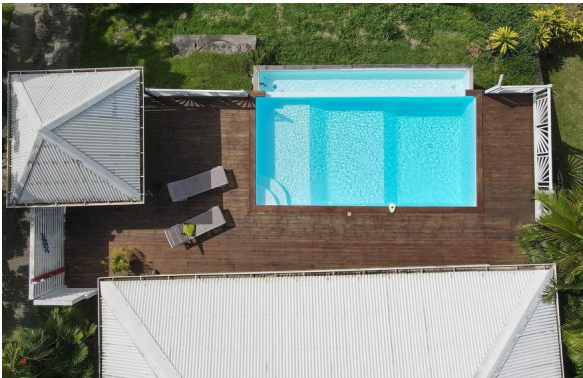

Palmier Rouge - Martinique - Sainte-Luce

From 160.0 € / night - 3 bedroom(s) - 2 bathroom(s)

Galerie photos / Photo gallery

Votre location / Your rental

This villa with its superb infinity pool is located on the heights of Sainte-Luce in a quiet residential area. With three air-conditioned bedrooms and two bathrooms with shower, it can accommodate up to six people.

The pretty infinity pool overlooking the Marin Bay and the Carbet next door promise you a relaxing stay and the opportunity to admire the sunsets.

The space right next to the villa allows you to park up to two cars.
Baby cot on request, household linen provided and WIFI connection included.

This villa with its superb infinity pool is located on the heights of Sainte-Luce in a quiet residential area. With three air-conditioned bedrooms and two bathrooms with shower, it can accommodate up to six people.